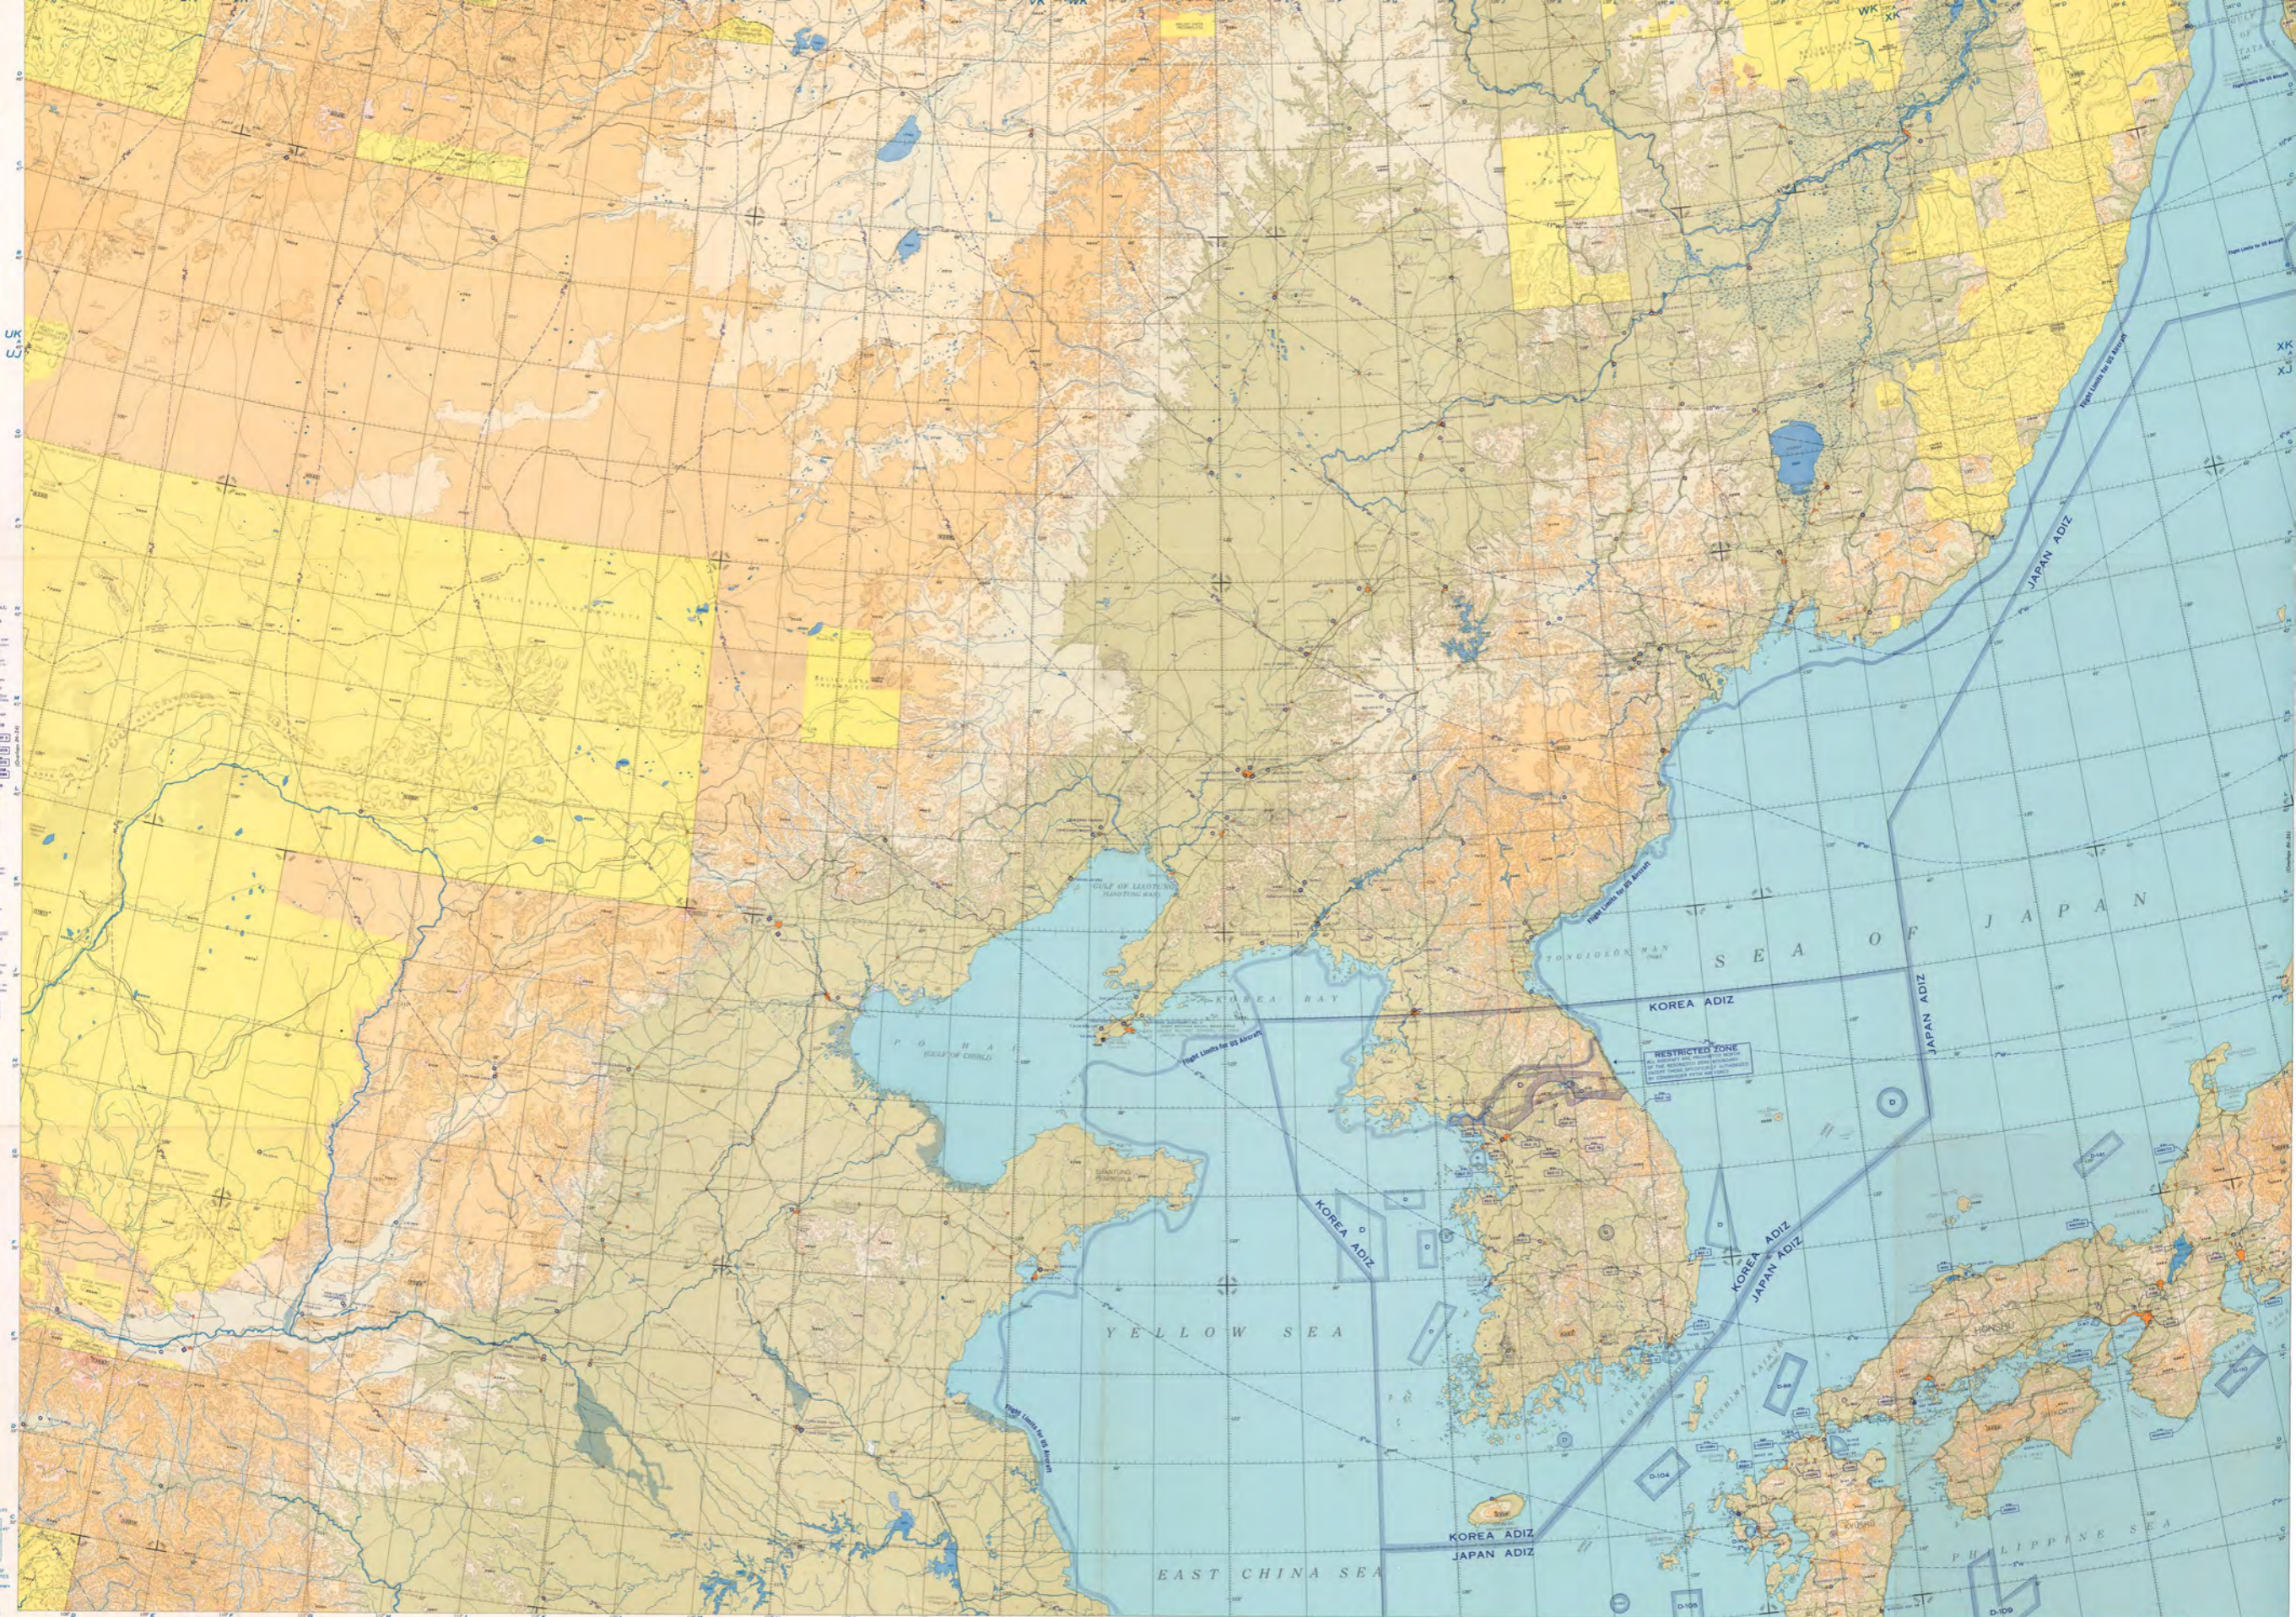

(JN-25)

(JN-25)

USAF JET NAVIGATION CHART

SCALE 1:2,000,000

(JN-25)

WJ 101 A X J

YELLOW SEA (JN-25)

WJ 101 A X J
YELLOW SEA (JN-25)

USAF RECORD SET